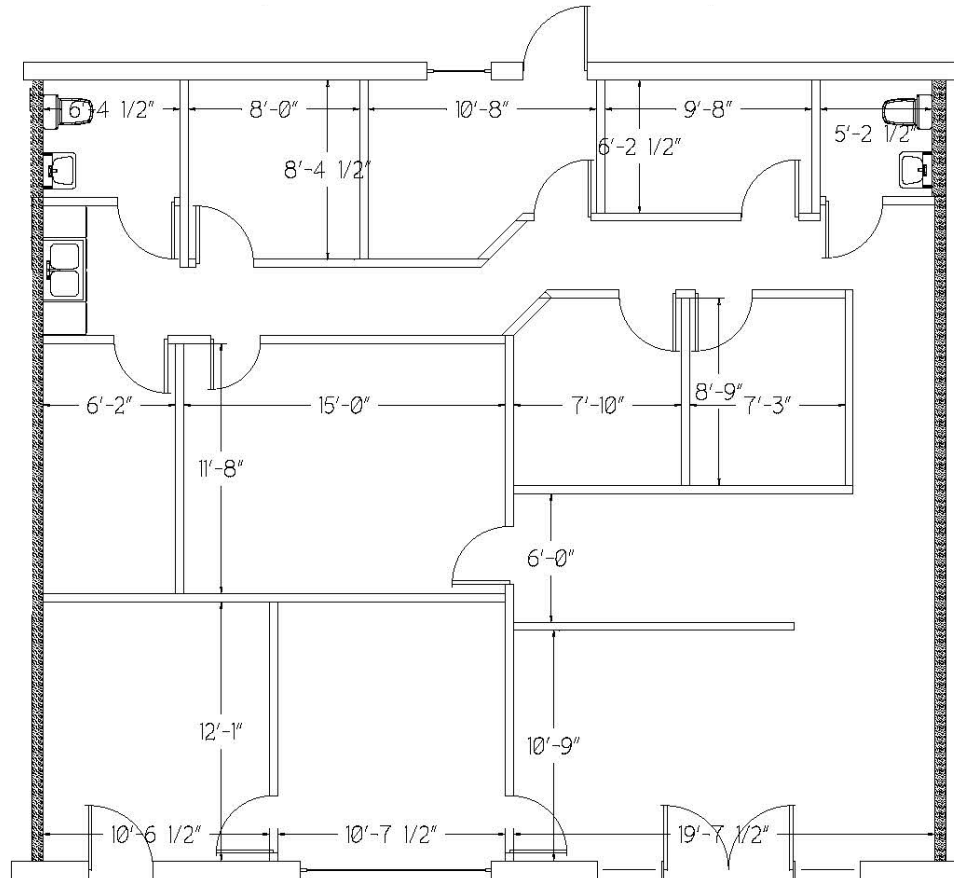

Suite C & D - 1602 sf

Bruin Contracting
 bruce@bruincontracting.com
 (239) 210-8877

CUSTOMER:
 1475 Collingswood
 CAM Realty

DRAWING:
 Suites C & D
SCALE: Not to Scale

REVISIONS:	

DRAWN BY:
DATE: 03/09/17
APPROVED BY: